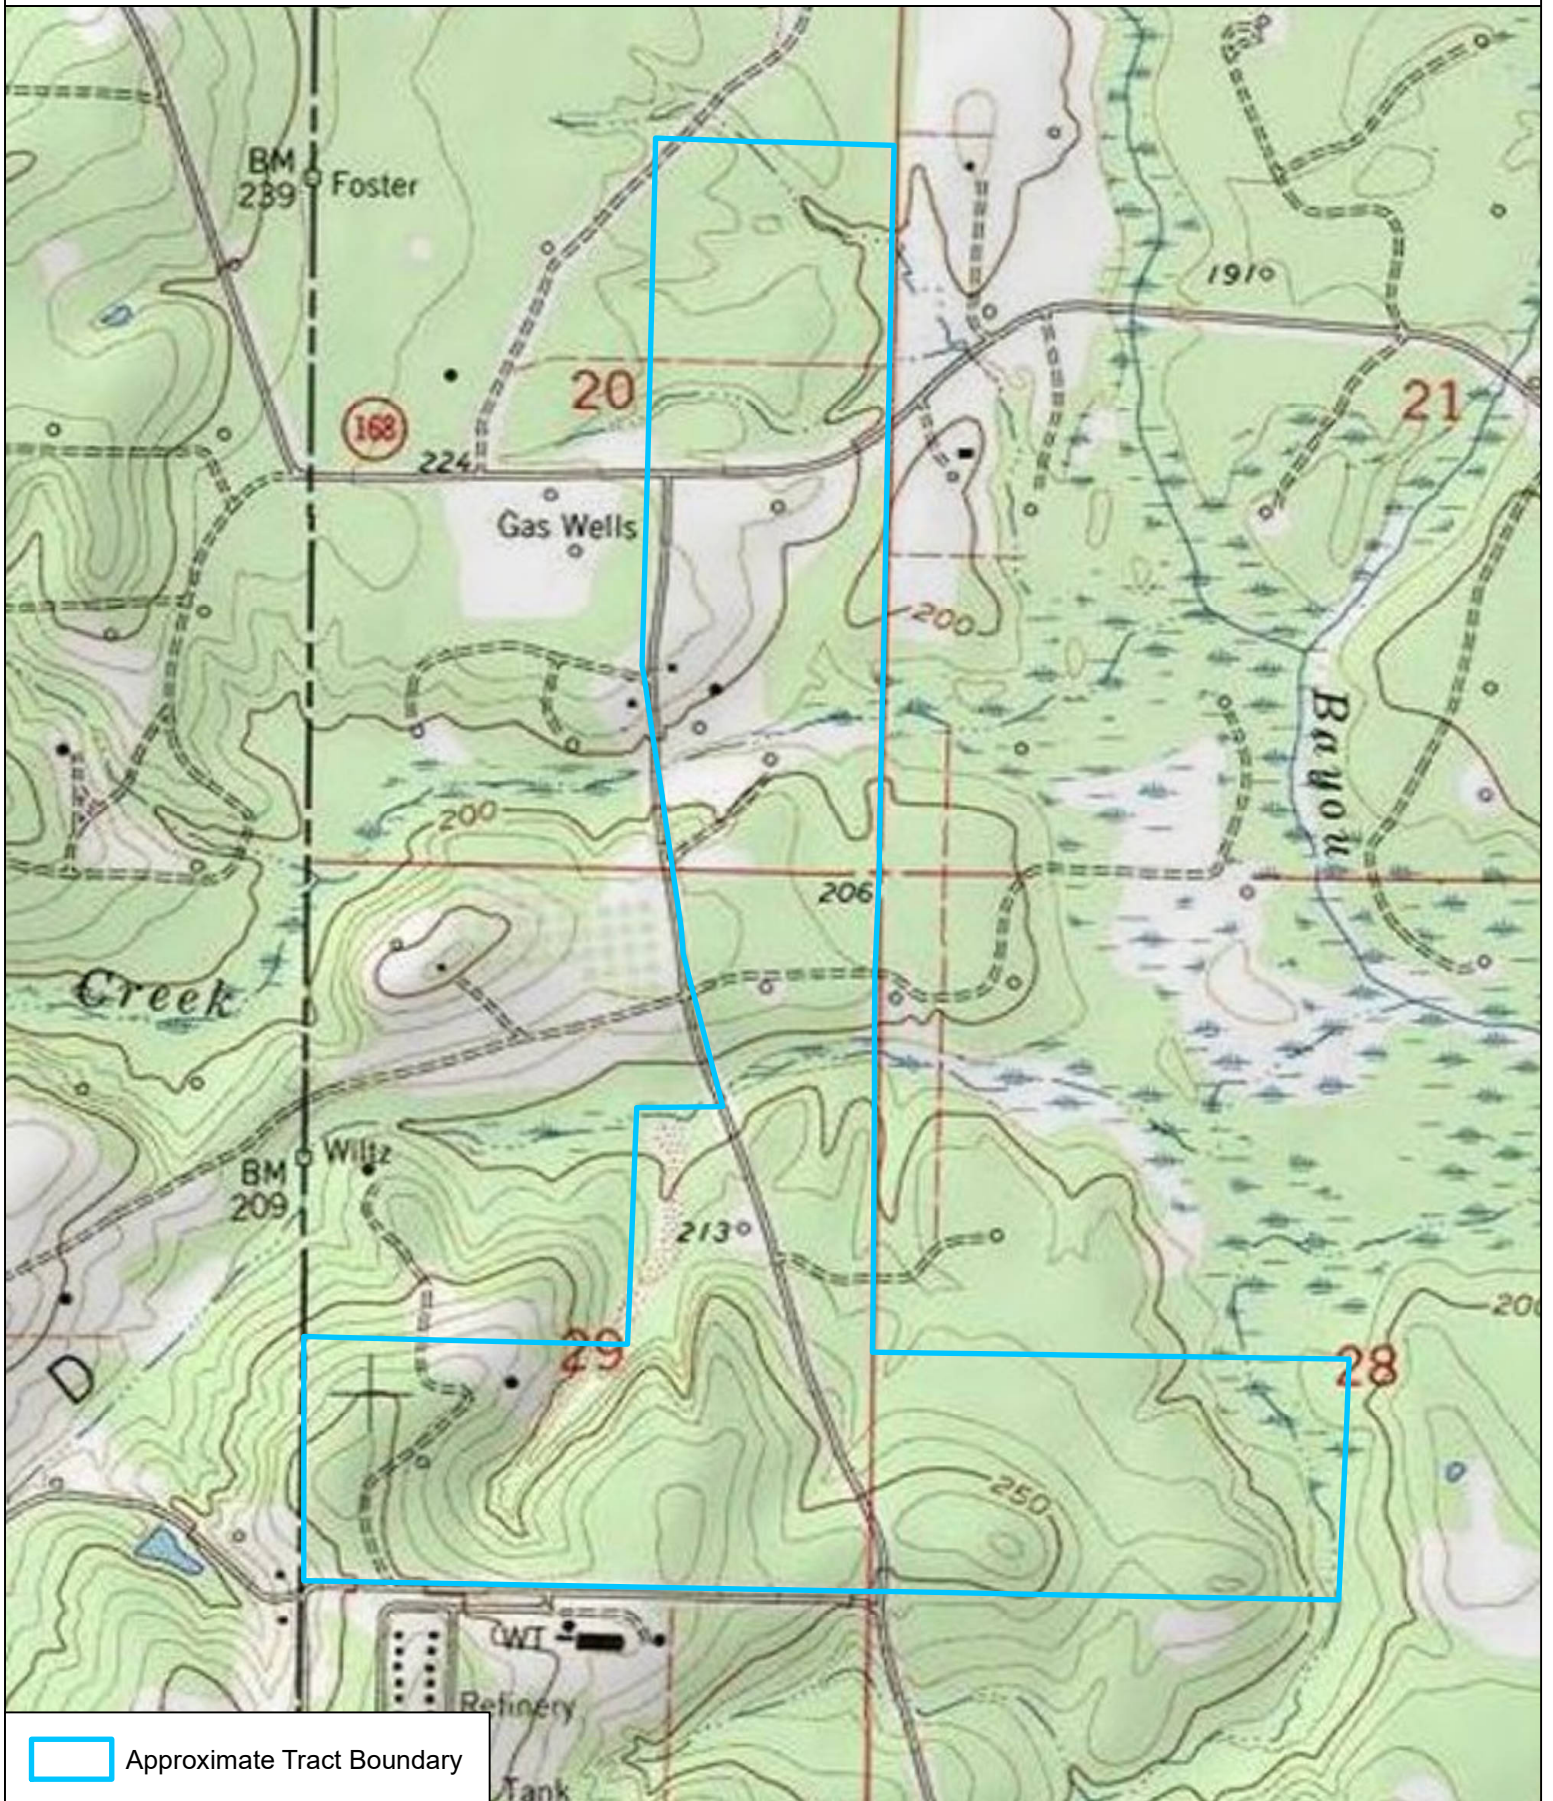

353.9 Acre Tract
Caddo Parish, Louisiana

Approximate Tract Boundary

5/13/2019
Imagery: Topo

1 Inch = 1,042 Feet